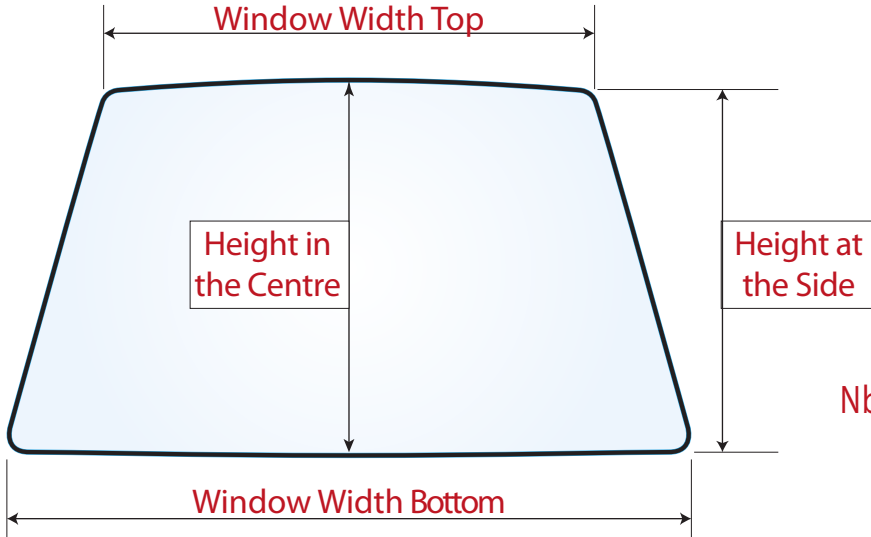

Your

Car Rear Window

Sticker Design template

Car Window Sticker Specs.

One Way Vision
Image Invisible from Inside
Perforated Adhesive Vinyl
Lasts Up to 5 Years

b2bjv.com

1. Record Your VEHICLES Rear Window Dimensions

Your Vehicles Rear Window Dimensions

Window Width Top	mm.
Window Width Bottom	mm.
Window Height Centre	mm.
Window Height Sides	mm.

Nb. Use a metal tape measure for Best Results

2. Draft Your Window Design Here