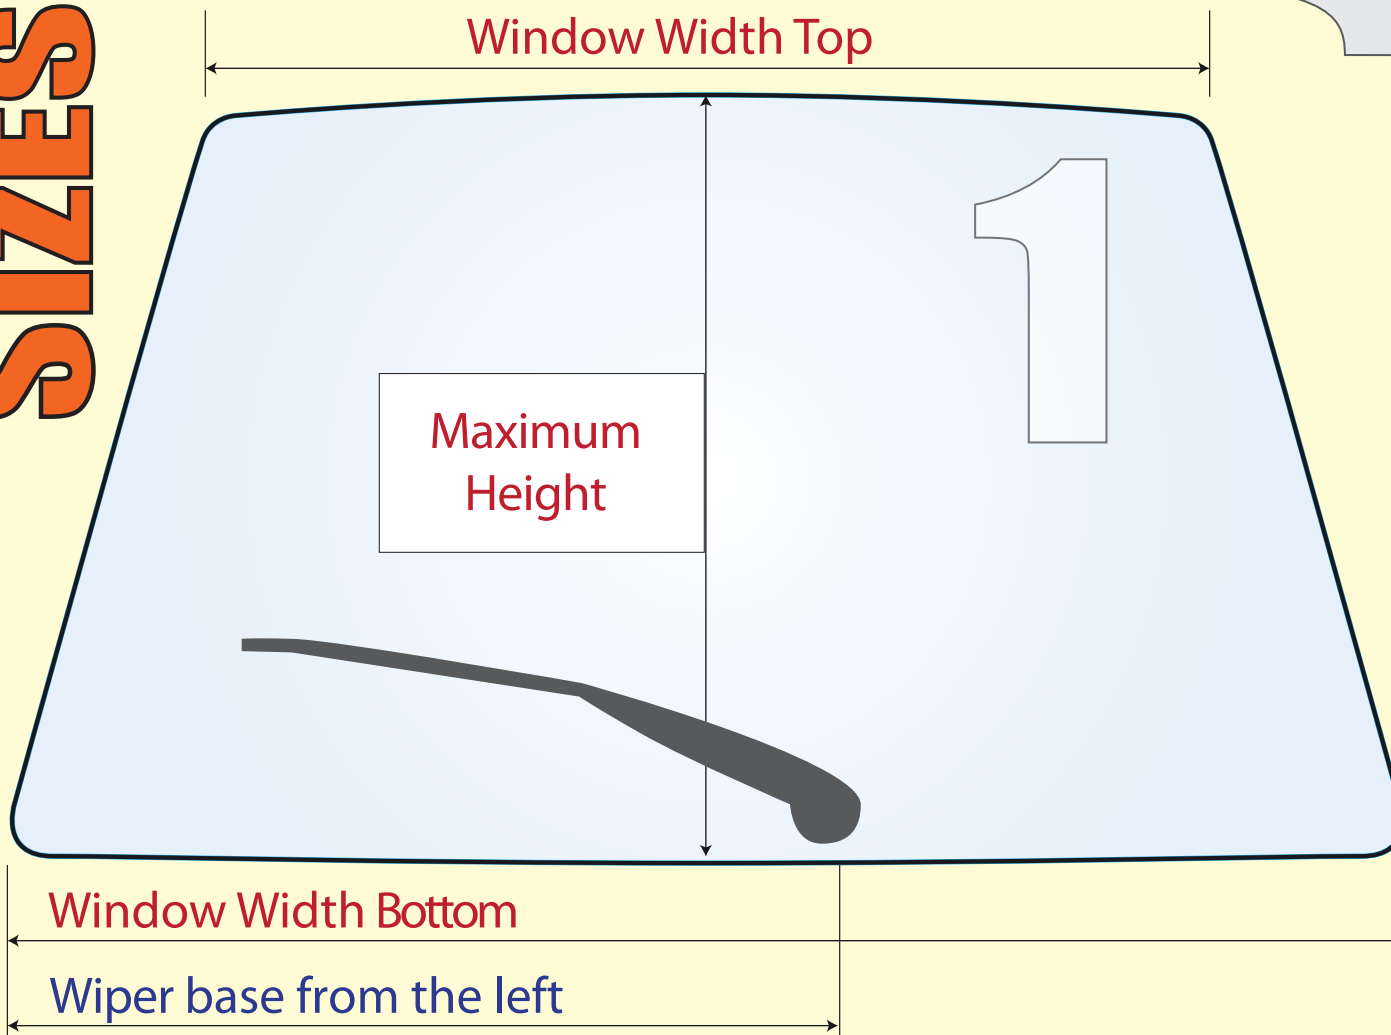

Your Custom Vehicle Sign Template

b2bjv.com

SIZES

Door Or Hatch Width (mm pls.)

Nb. Use a metal tape measure for Best Results

Custom Made Vehicle Sign Sizes (mm please)	
Window Width Top	
Window Width Bottom	
Window Height	
Wiper Position (If applicable)	Top or Bottom
Wiper Distance from left side	