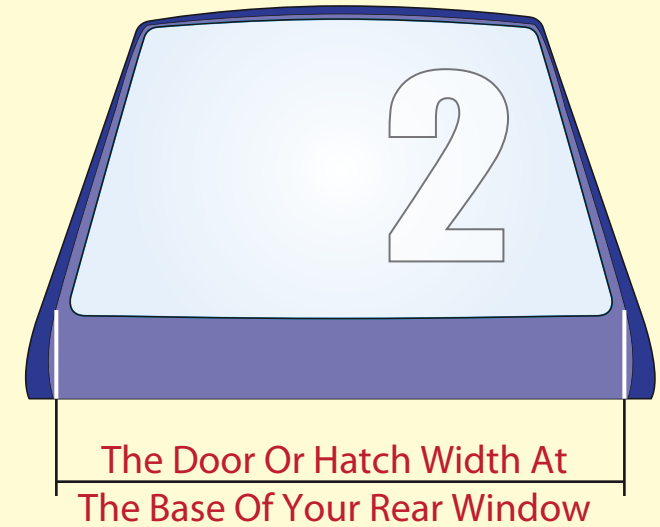

Your Custom Vehicle Sign Template

b2bjv.com

SIZES

Door Or Hatch Width (mm pls.)

Nb. Use a metal tape measure for Best Results

Custom Made Vehicle Sign Sizes (mm please)	
Window Width Top	
Window Width Bottom	
Window Height	
Wiper Position (If applicable)	Top or Bottom
Wiper Distance from left side	